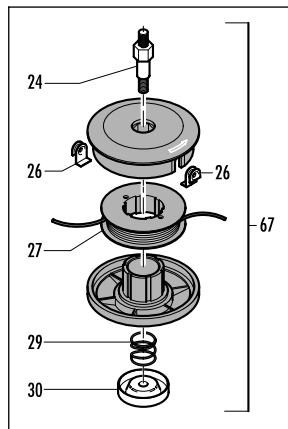

brand	MCCULLOCH

date	APR/03	SHEET 3/4

Model	Prefix
ELITE 3925	01

Product number
953900388

FIGURE 2